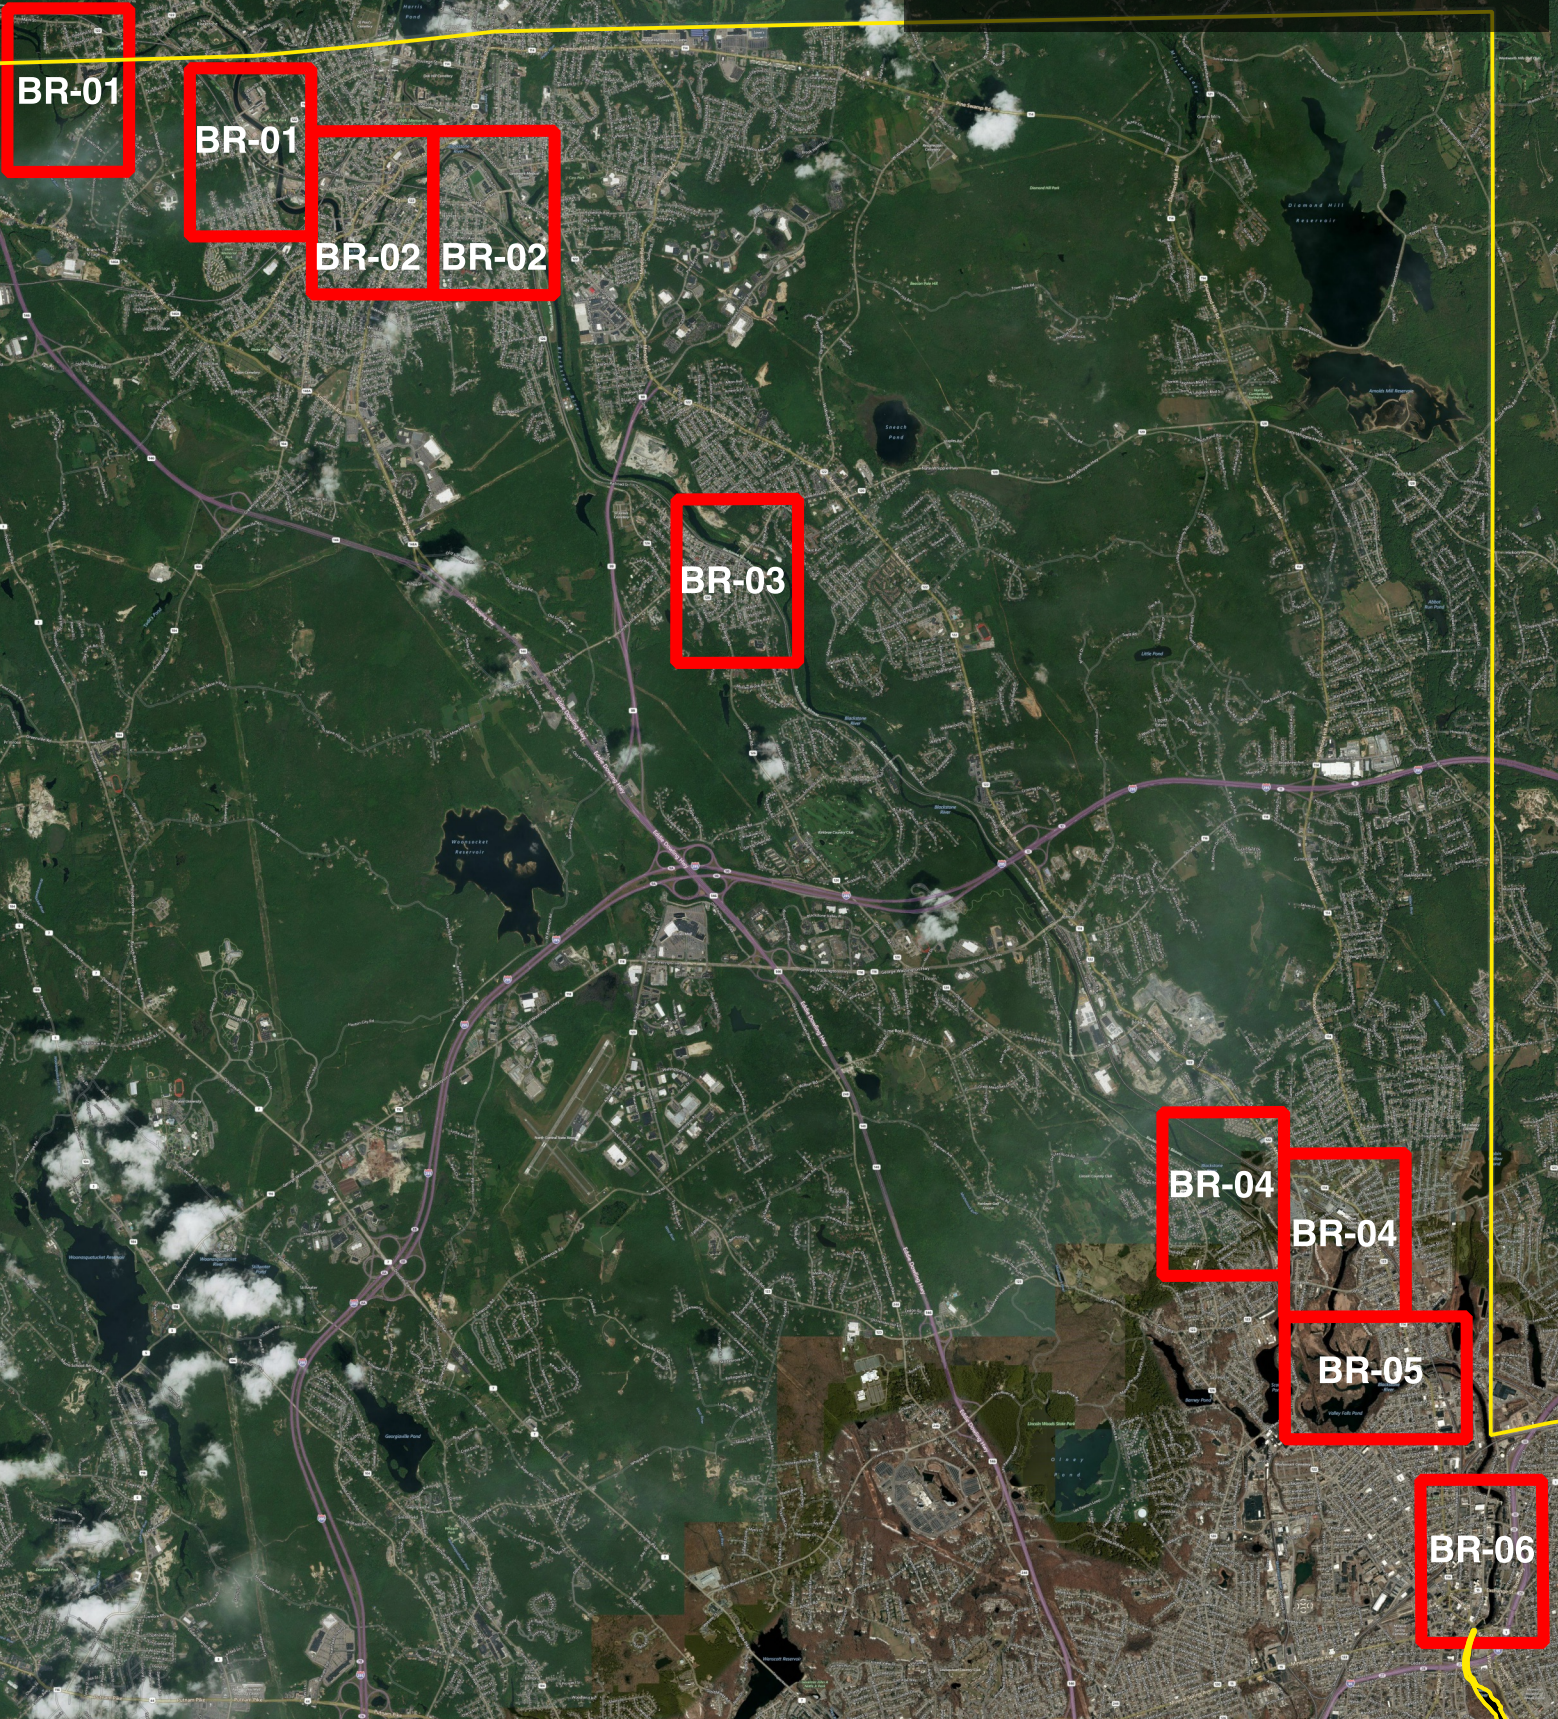

**Map Names:**  
BR-01 Woonsocket West  
BR-02 Woonsocket East  
BR-03 Manville Dam  
BR-04 Upper Lonsdale Marsh  
BR-05 Lower Lonsdale Marsh  
BR-06 Pawtucket

**Legend**  
[Red Box] Proposed GRP Sites  
[Yellow Line] Rhode Island State Boundary