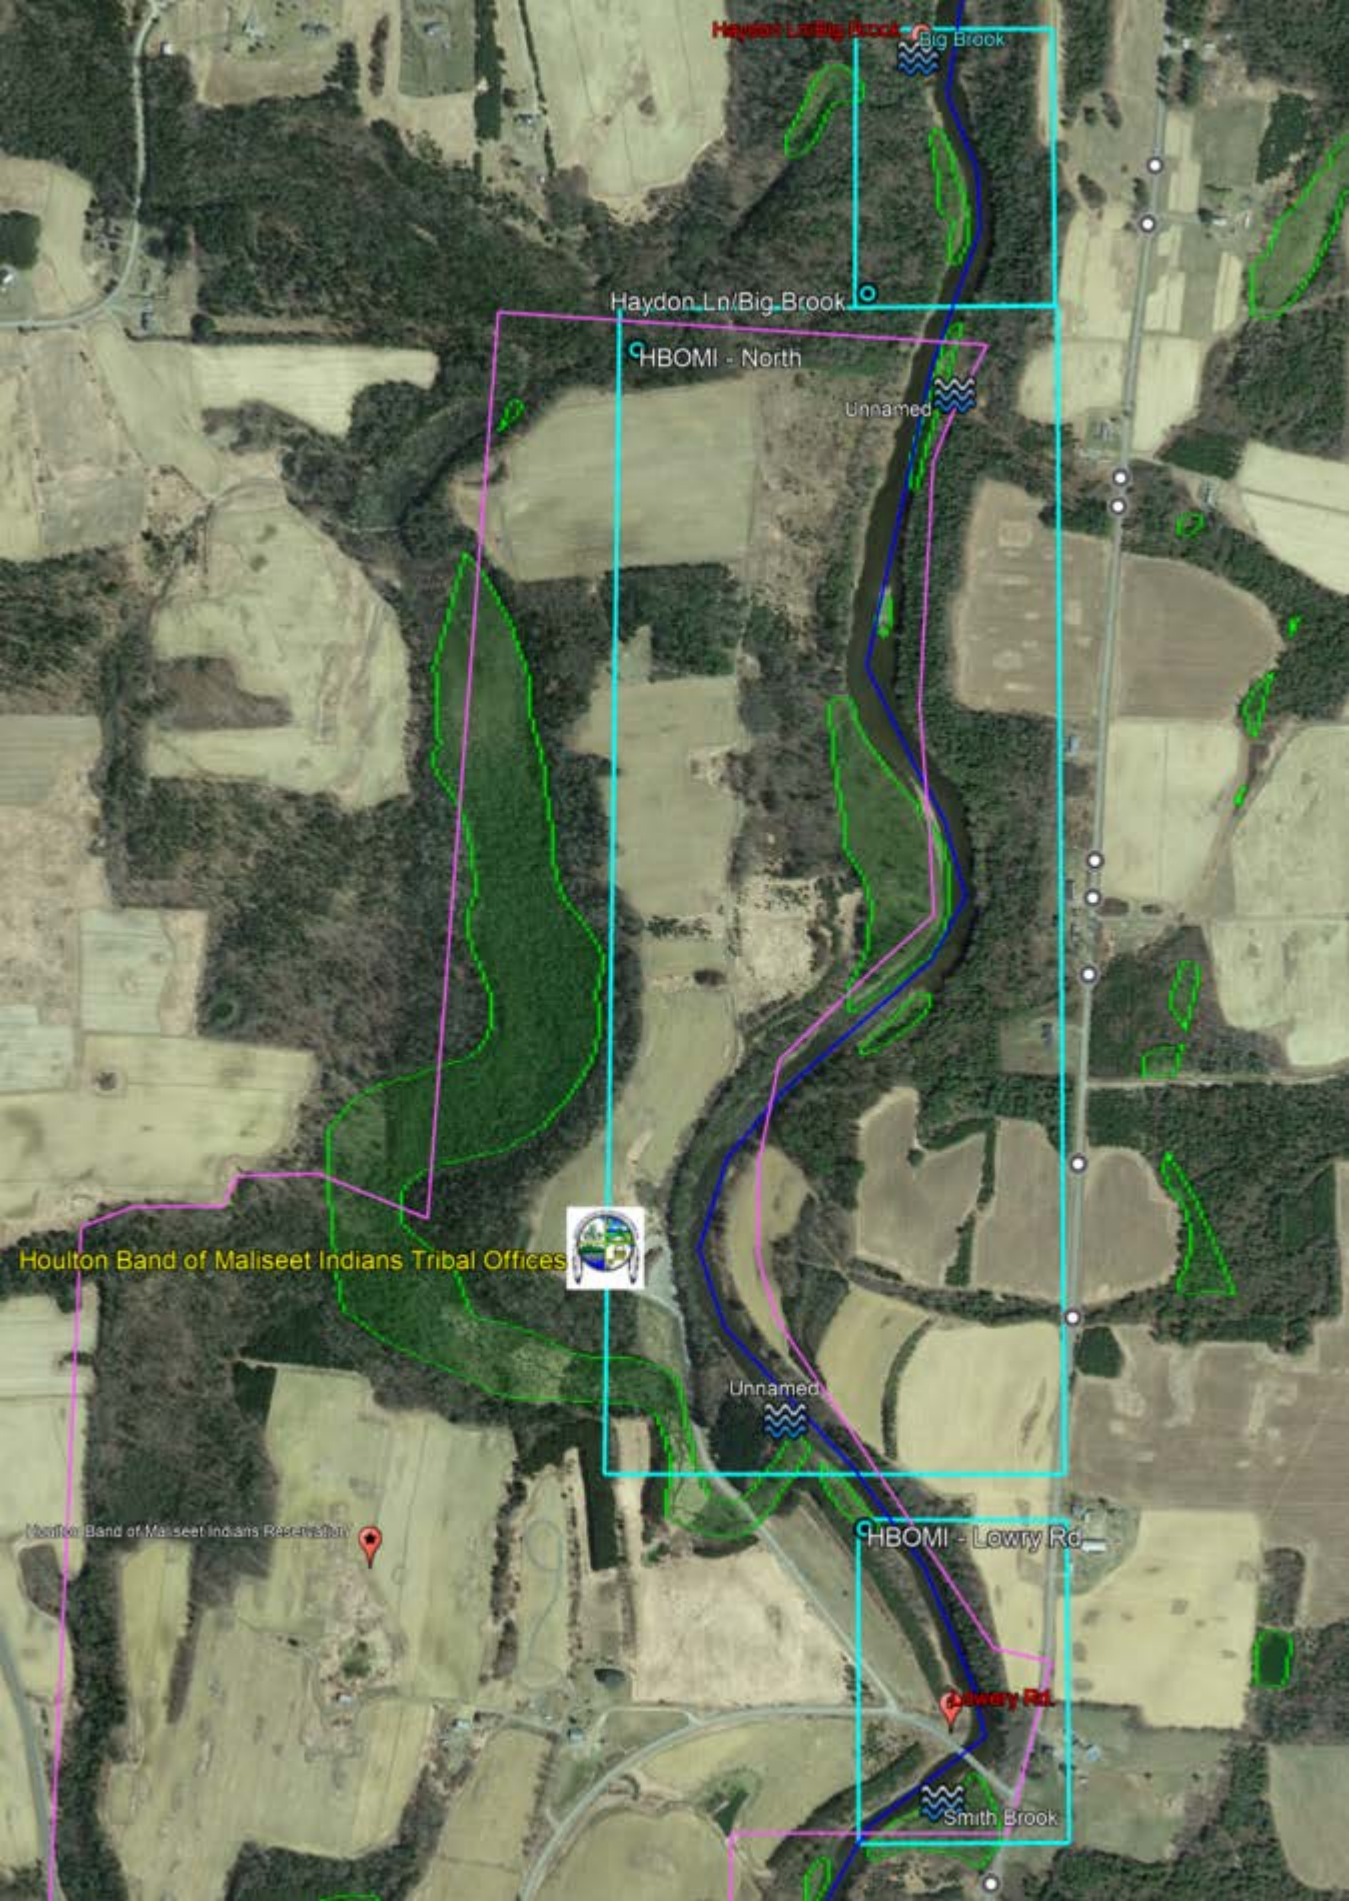

Houffon

Houffon Riverfront Park

3000 W River St. Boat Access

Pearce Brook

Houlton Band of Maliseet Indians - South

Haydon Ln/Big Brook

Big Brook

Haydon Ln/Big Brook

HBOMI - North

Unnamed

Houlton Band of Maliseet Indians Tribal Offices

Unnamed

Houlton Band of Maliseet Indians Reservation

HBOMI - Lowry Rd

Lowry Rd

Smith Brook

Framingham Rd

Framingham Rd.